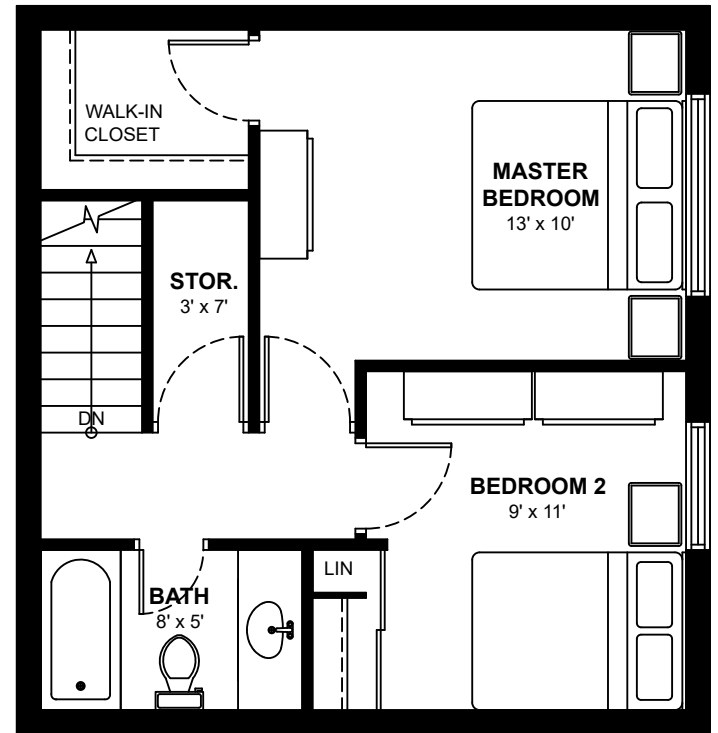

SKYLINE

Two Bedroom Maisonettes

Approximately 846 sq. ft.

These floor plans are representative only. All dimensions are approximate.