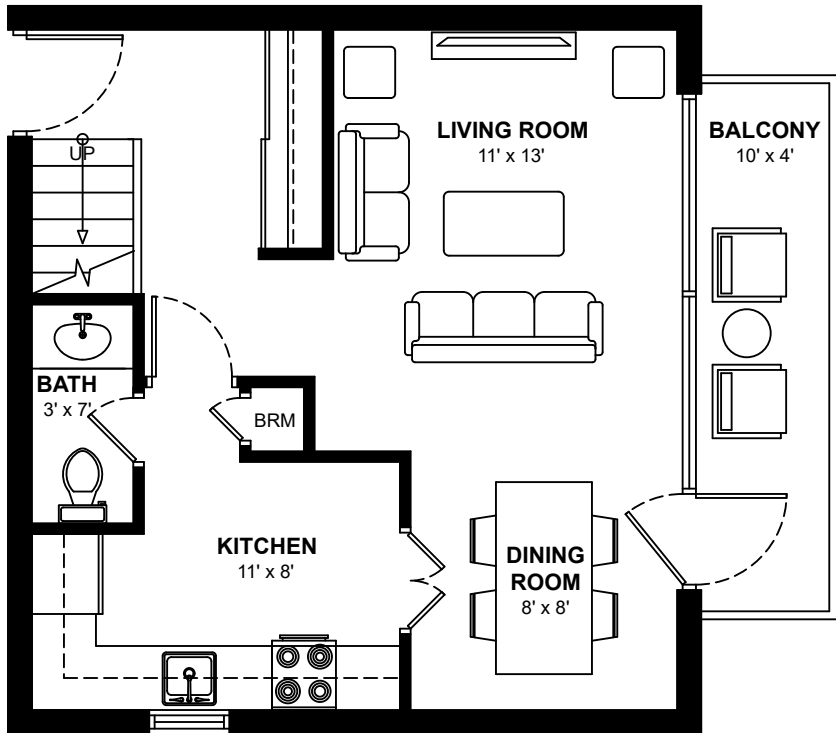

SKYLINE

Two Bedroom Maisonettes

Approximately 846 sq. ft.

These floor plans are representative only. All dimensions are approximate.